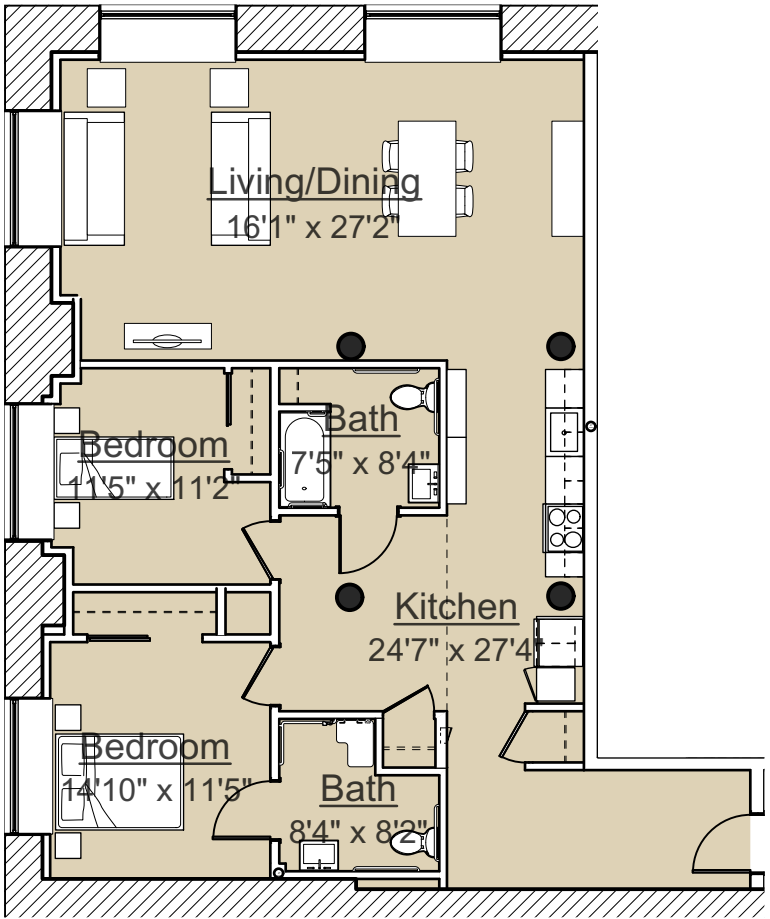

BREW HOUSE

711 S. 21st Street Pittsburgh, PA 15203 412 688 7200

info@TREKdevelopment.com

Stor. Loft
26'11" x 9'2"

2 Bedroom w/ Storage Loft

Units 517, 617, & 717

1280 SF

BREW HOUSE

711 S. 21st Street Pittsburgh, PA 15203 412 688 7200

info@TREKdevelopment.com

2 Bedroom

Units 417

1230 SF

BREW HOUSE

711 S. 21st Street Pittsburgh, PA 15203 412 688 7200

info@TREKdevelopment.com

2 Bedroom Accessible

Units 317

1221 SF