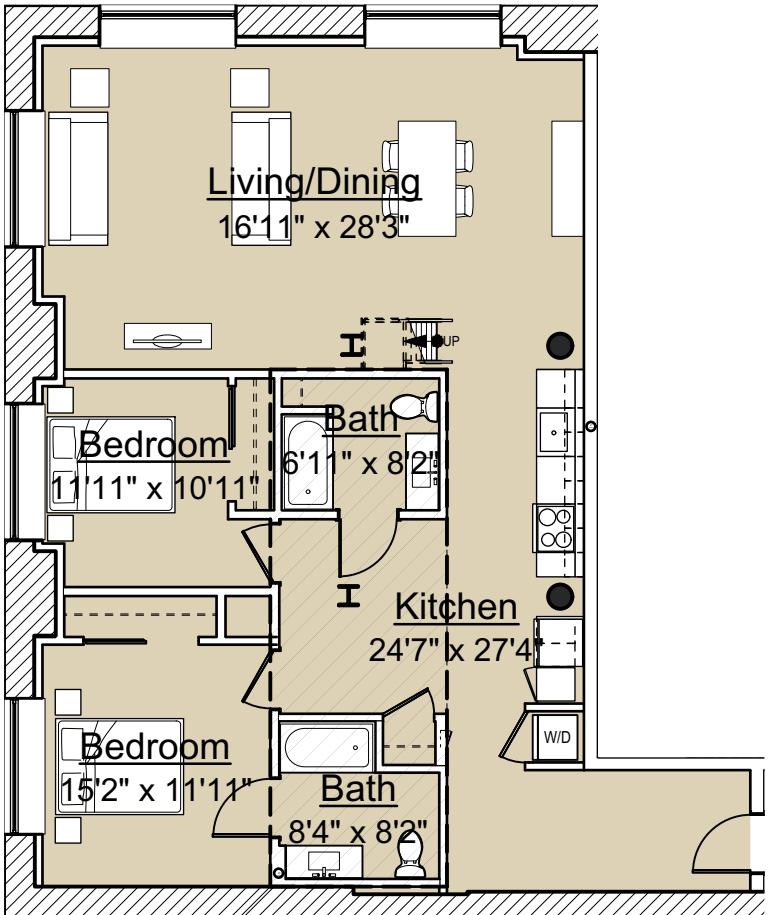

BREW HOUSE

711 S. 21st Street Pittsburgh, PA 15203 412 688 7200

info@TREKdevelopment.com

Stor. Loft
26'11" x 9'2"

2 Bedroom w/ Storage Loft

Units 517, 617, & 717

1280 SF

BREW HOUSE

711 S. 21st Street Pittsburgh, PA 15203 412 688 7200

info@TREKdevelopment.com

2 Bedroom

Units 417

1230 SF

BREW HOUSE

711 S. 21st Street Pittsburgh, PA 15203 412 688 7200

info@TREKdevelopment.com

2 Bedroom Accessible

Units 317

1221 SF