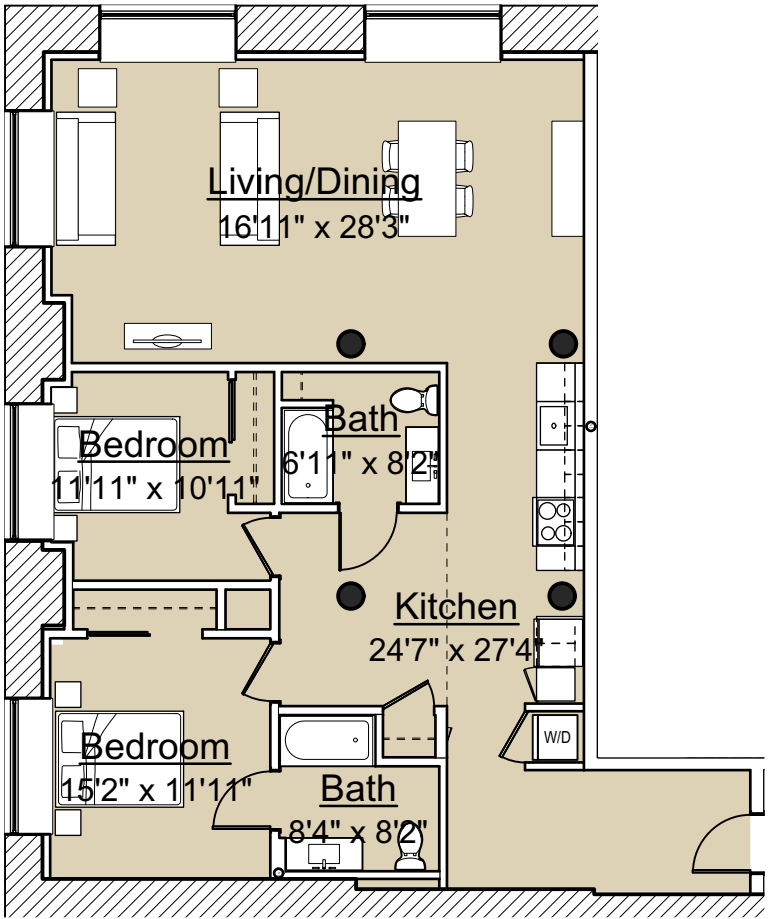

BREW HOUSE

711 S. 21st Street Pittsburgh, PA 15203 412 688 7200

info@TREKdevelopment.com

Stor. Loft
26'11" x 9'2"

2 Bedroom w/ Storage Loft

Units 517, 617, & 717

1280 SF

BREW HOUSE

711 S. 21st Street Pittsburgh, PA 15203 412 688 7200

info@TREKdevelopment.com

2 Bedroom

Units 417

1230 SF

BREW HOUSE

711 S. 21st Street Pittsburgh, PA 15203 412 688 7200

info@TREKdevelopment.com

2 Bedroom Accessible

Units 317

1221 SF